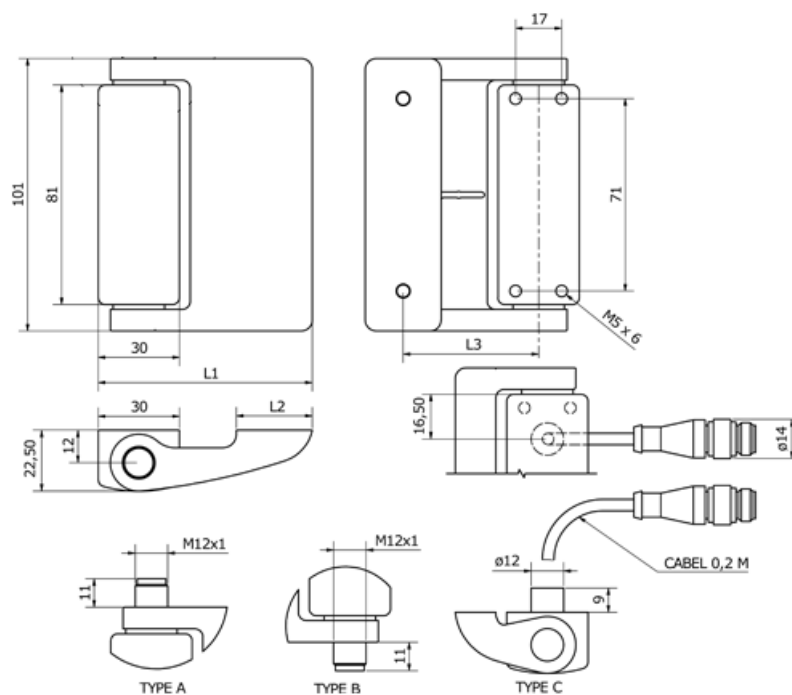

Article number: 2015810392

Description: E+G hinge with safetyswitch GN139.1-49-101-C  
Zinc die casting, silver metallic coated/1.4305

## Measures

L1 = 49

L2 = 15

L3 = 27